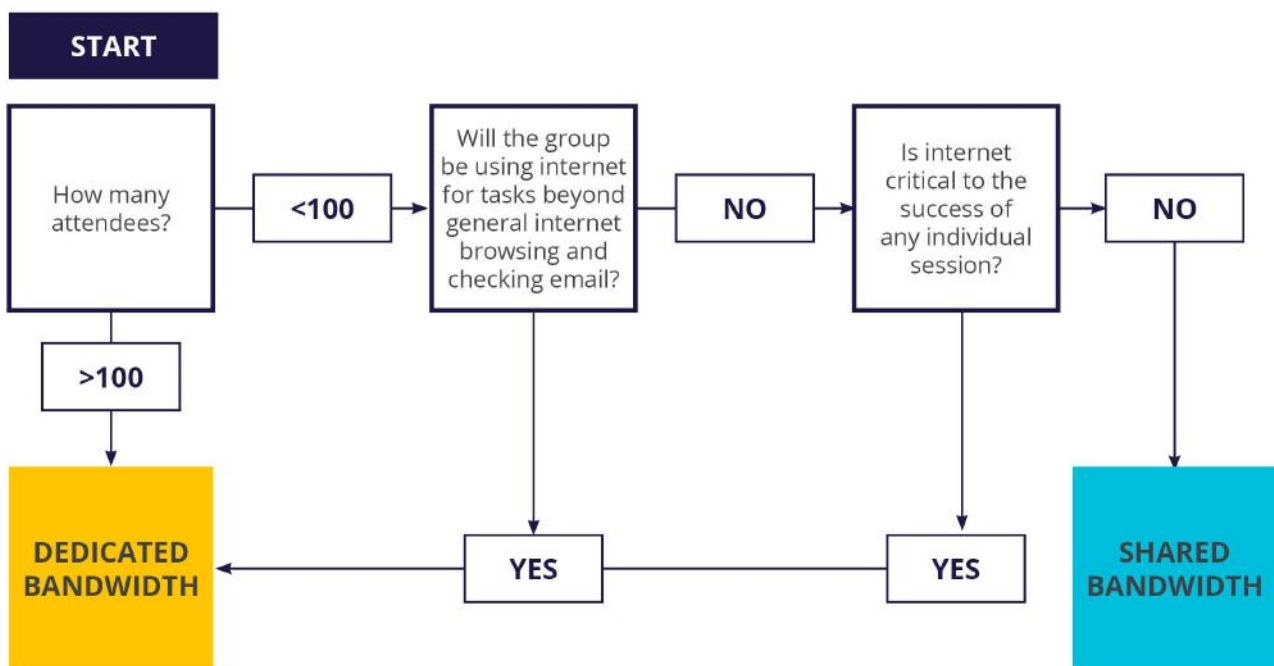

Internet Connection Services

Give attendees the fast, reliable internet they've come to expect with Internet service at Encore. From participants checking email to presenters polling the audience to live streaming a presentation, we'll ensure your participants, and especially your VIPs and presenters, stay connected throughout their event experience.

- > **On-site support from certified Encore technicians**
- > **Network infrastructure support coordinated with the venue's third-party provider**
- > **Learn from your event with post-show review and analytics***

*Subject to availability from the third-party provider.

Internet Options

Successful event internet requires advanced planning. Determine your bandwidth needs with the Encore Bandwidth Calculator at encoreglobal.com/bandwidth-calculator/ and by following the below flowchart.

Custom configurations are also available; please contact your Encore representative for more details.