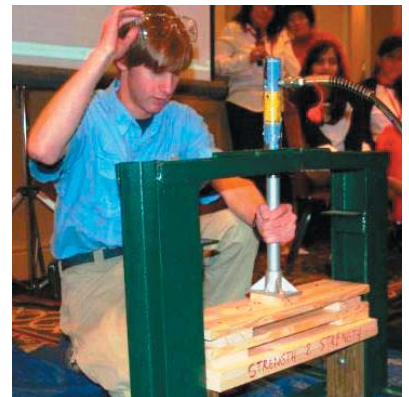

Teams are provided with the materials and tools to build a bridge spanning a 2-foot wide river. With what materials and tools you ask? Each team is equipped with a Black & Decker Workmate, power drill, saws, screwdrivers, worktables, lumber, screws, and other construction items. Once the design and construction is complete, the bridges, along with a can of soda (cleverly disguised as an atomic fuel cell), are placed in the Atomic Pulverizer, a pneumatic ram-powered wedge robot capable of applying enough force to crush a small tank. The angst of the group shows through as the Pulverizer slowly extends its evil looking ram towards its next bridge victim. The fiendish machine measures the amount of force the bridge supports before the can of soda under the bridge finally explodes all over the blast shields.

Teams must make a myriad of decisions regarding the design of their bridge, location of their support towers and a host of other issues during construction. Scoring is not only based on the pressure the bridge supports but also the width of the span, efficient use of materials, and quality of construction. This is an exercise in collaboration, inventory control, speed, creativity, building skills and many other key challenges found in business situations every single day. The Battle of the Bridges will teach your team the meaning of working under PRESSURE!